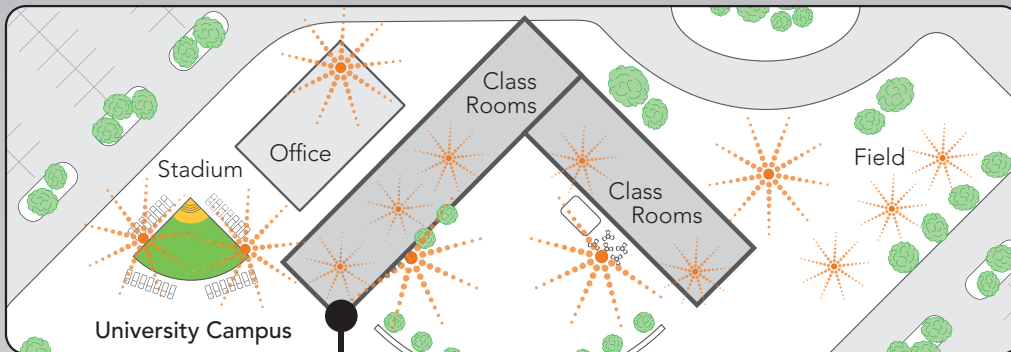

RUCKUS SMART WI-FI DELIVERS EDUCATION'S MOST FLEXIBLE DEPLOYMENT OPTIONS

Internet Access • Multimedia Services • VoIP • IP VOD • IPTV Streaming
Guest Networking • Staff Administration • Outdoor Events

Many AP options, deployed with or without controller