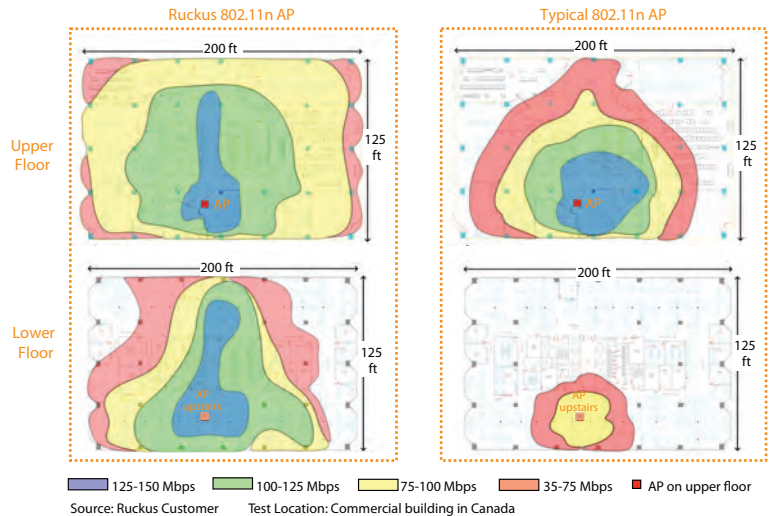

RUCKUS SMART WI-FI DELIVERS MORE CONSISTENT PERFORMANCE AT LONGER DISTANCES

Ruckus Smart Wi-Fi versus the alternative