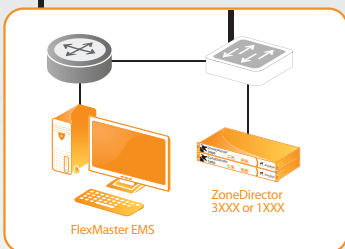

The new high-speed 802.11n wireless network, which includes 250 ZoneFlex dual-band 802.11n Smart Wi-Fi access points (APs) and redundant ZoneDirector 3250 Smart wireless LAN (WLAN) controllers, replaced the previous 802.11g infrastructure at a ratio of 3 or 4-to-1 — to deliver a four-fold increase in Wi-Fi range and performance due to the Smart Wi-Fi AP’s extended range and coverage.

RUCKUS SMART WI-FI DELIVERS EDUCATION'S MOST FLEXIBLE DEPLOYMENT OPTIONS

Internet Access • Multimedia Services • VoIP • IP VOD • IPTV Streaming
Guest Networking • Staff Administration • Outdoor Events

Many AP options, deployed with or without controller

Dynamic beamforming, airtime fairness and bandsteering for high density areas

Controllers out of the datapath, deployed onsite or offsite

Reliable outdoor smart meshing minimizes Ethernet cabling

Unified end-end management of entire indoor/outdoor system